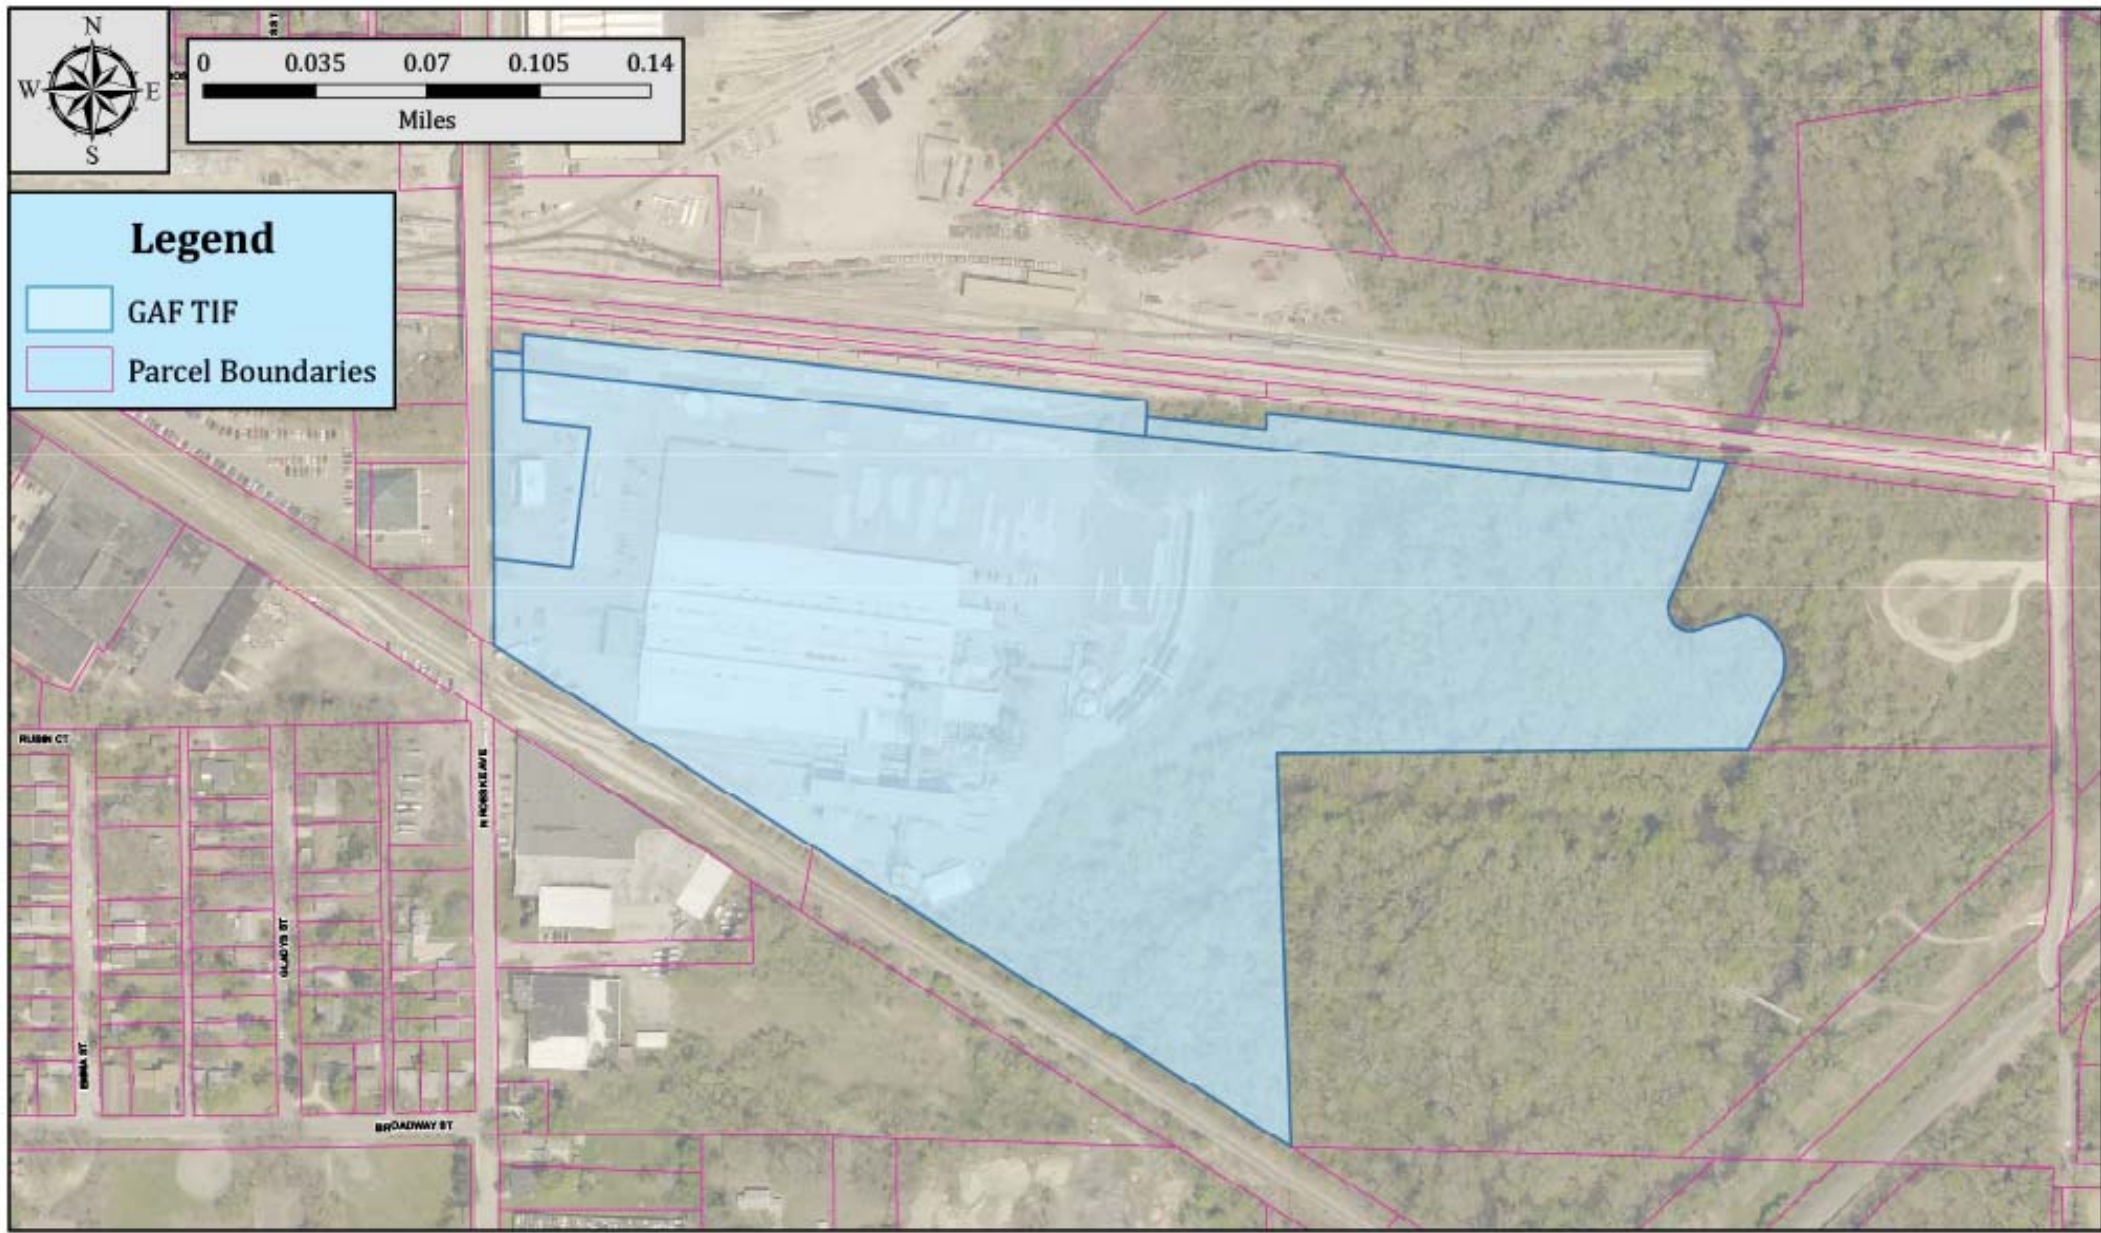

GAF TIF

Legend

- GAF TIF
- Parcel Boundaries

0 0.035 0.07 0.105 0.14
Miles

RIBBIN CT
GARDNER ST
GARDWAY ST